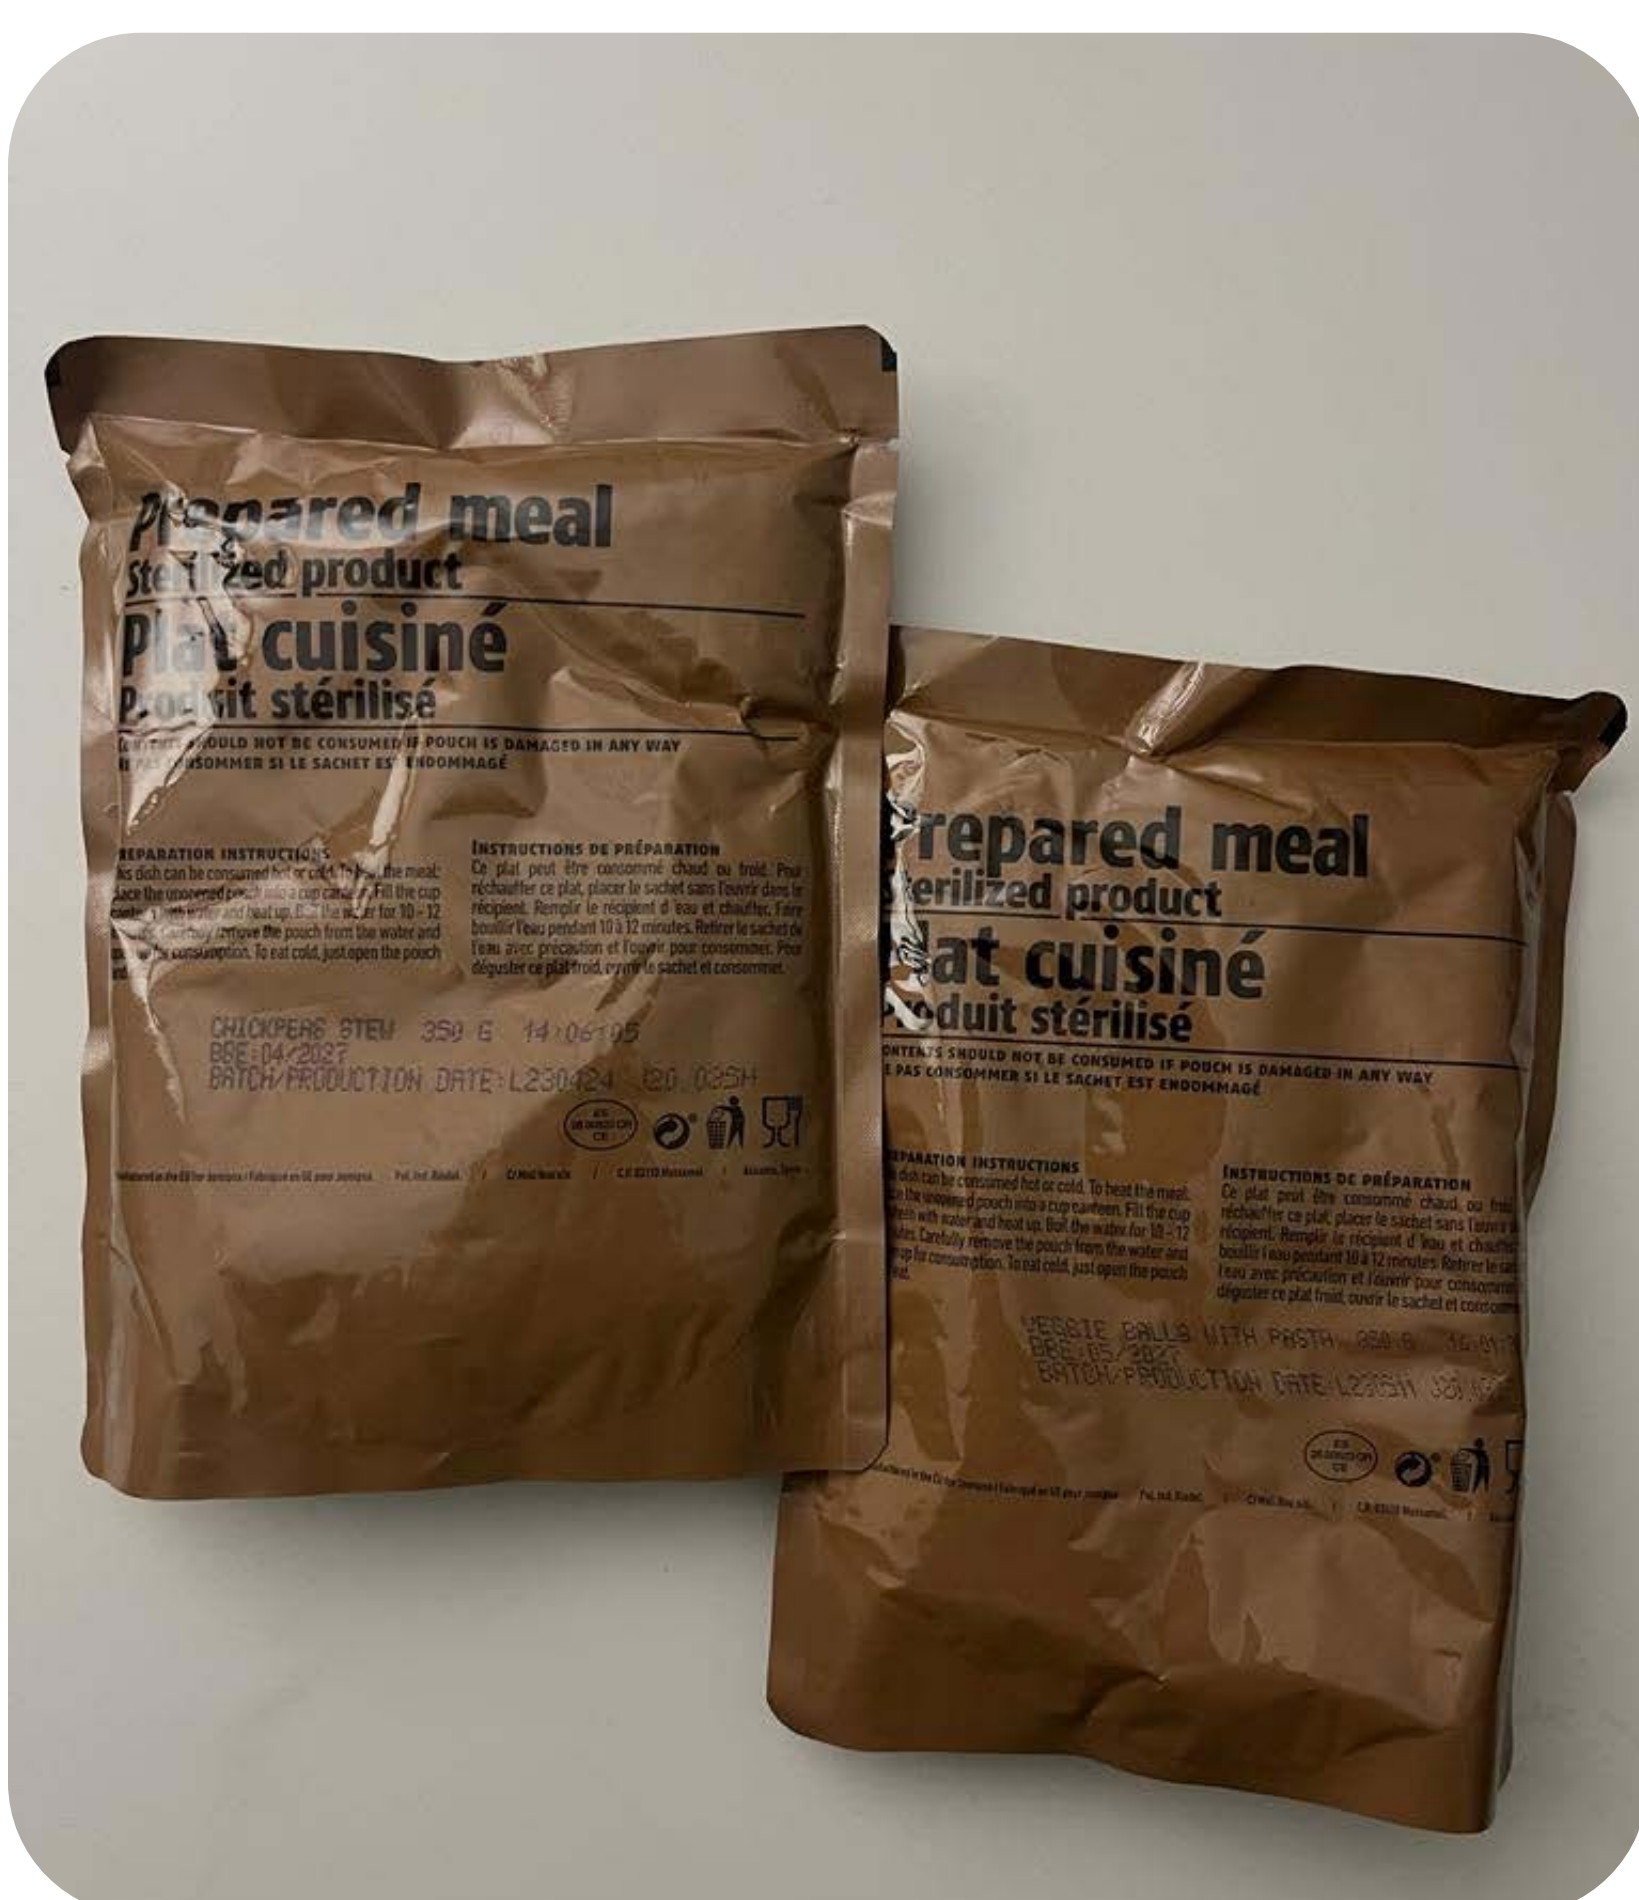

Meals Ready To Eat

Specifications

DONATE MEALS READY TO EAT, TO SUPPORT THOSE IN NEED

BUY.
DONATE.
WORLDWIDE.